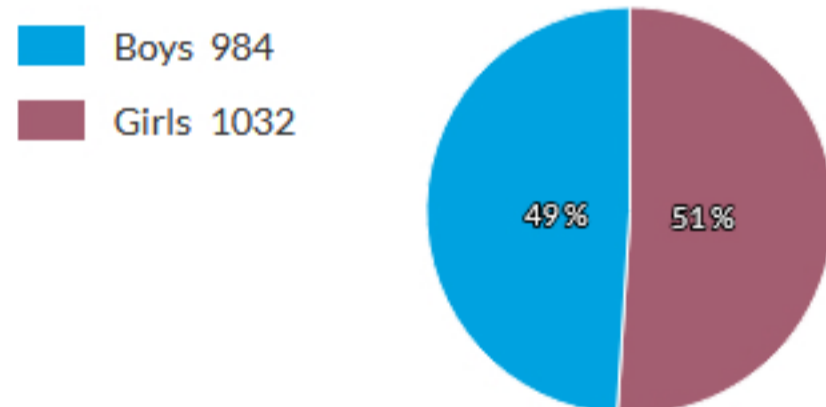

Students

Total enrolments: 2016