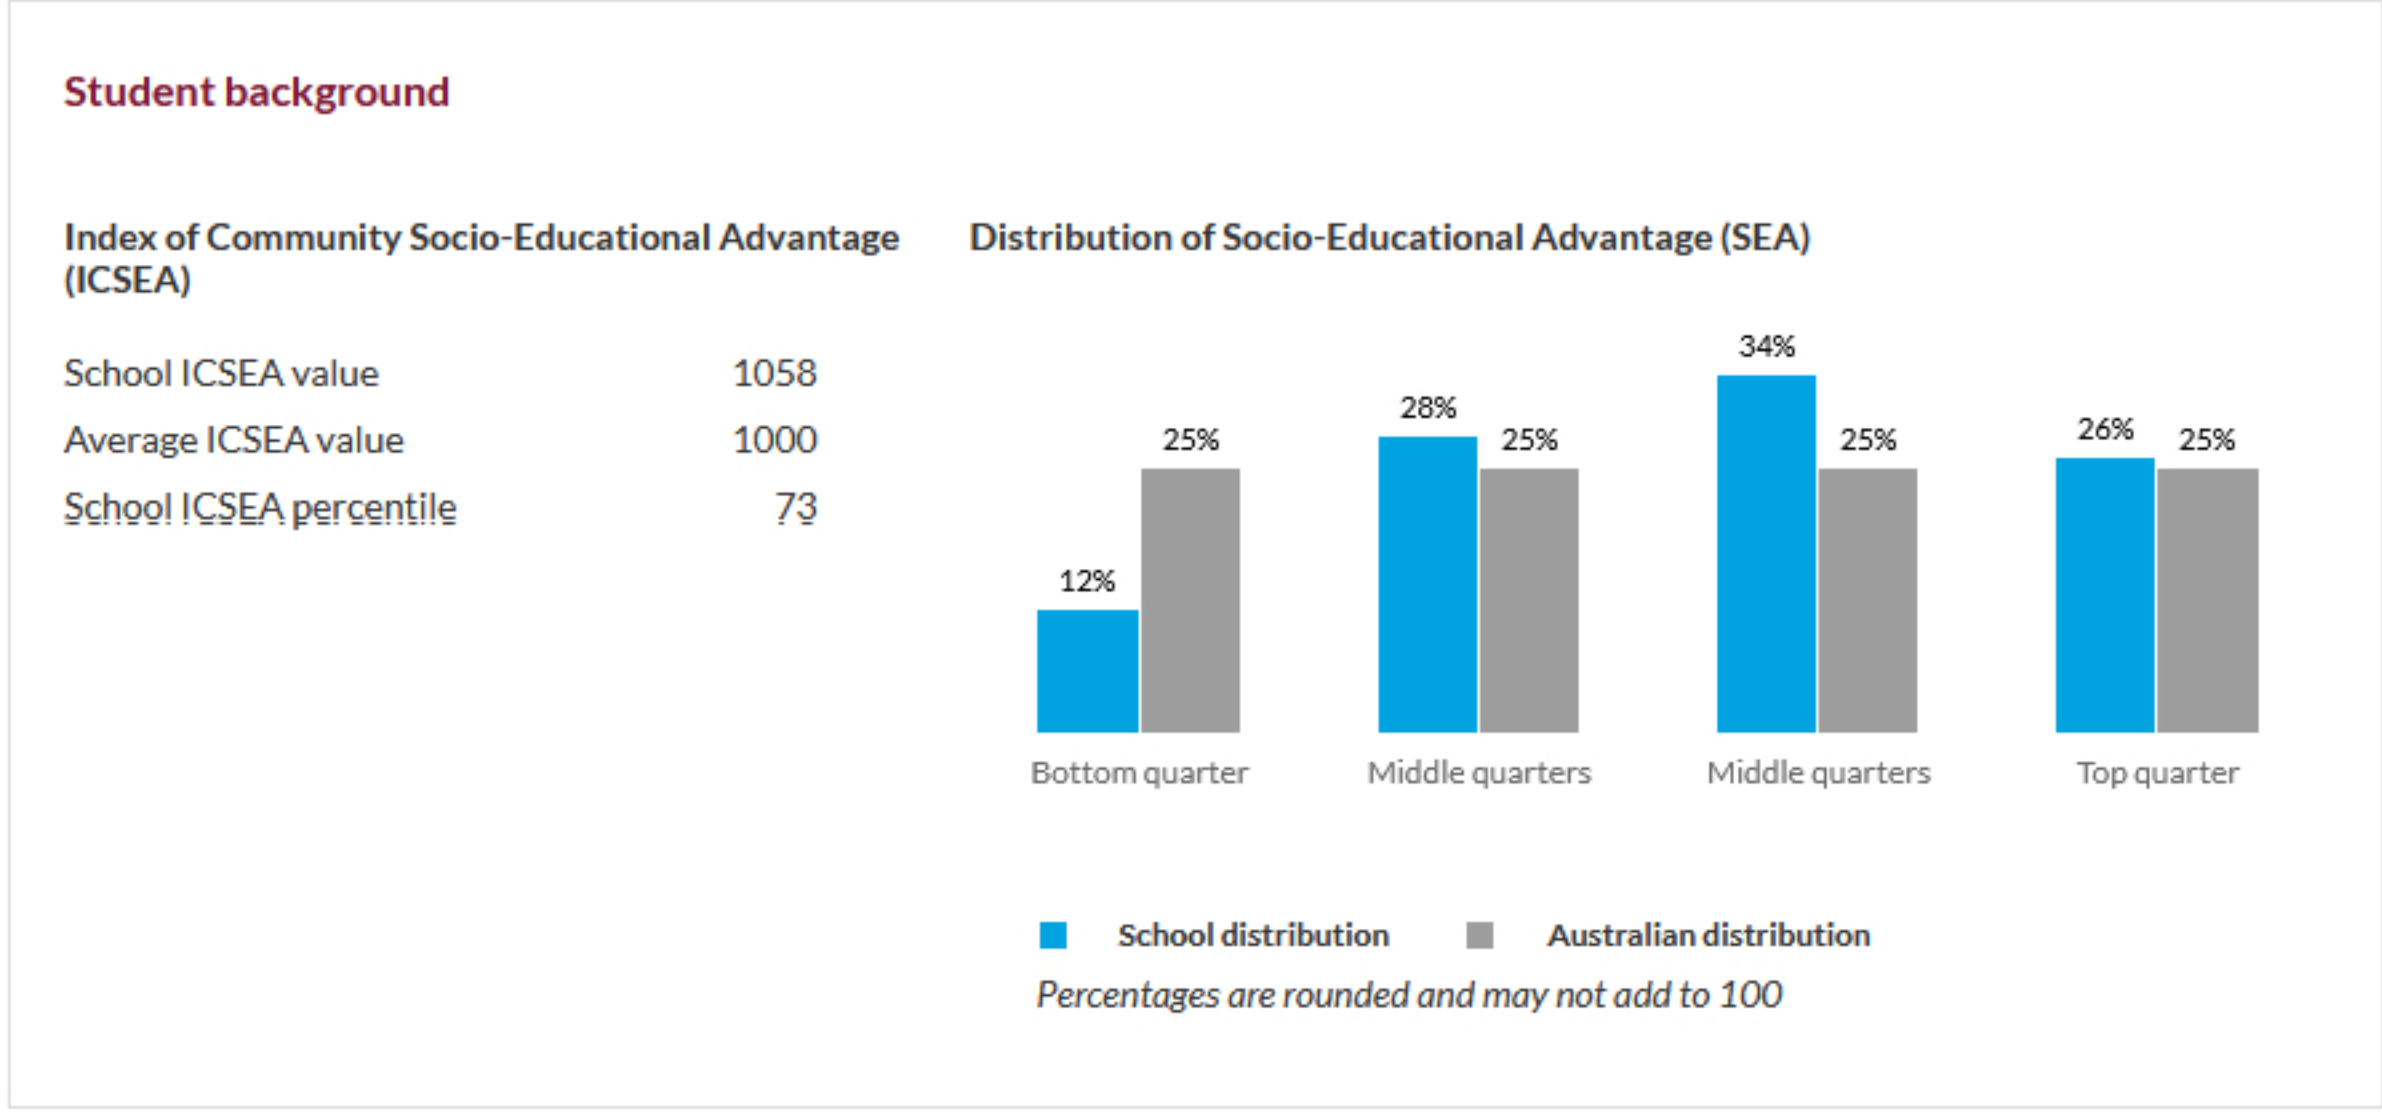

- [Terms of use](#)
- [Data access program](#)
- [Privacy](#)
- [Accessibility](#)
- [Glossary](#)

Principals' Portal

AC | Australian CURRICULUM

NAP | NATIONAL ASSESSMENT PROGRAM

Subscribe to our newsletter

f | | in |