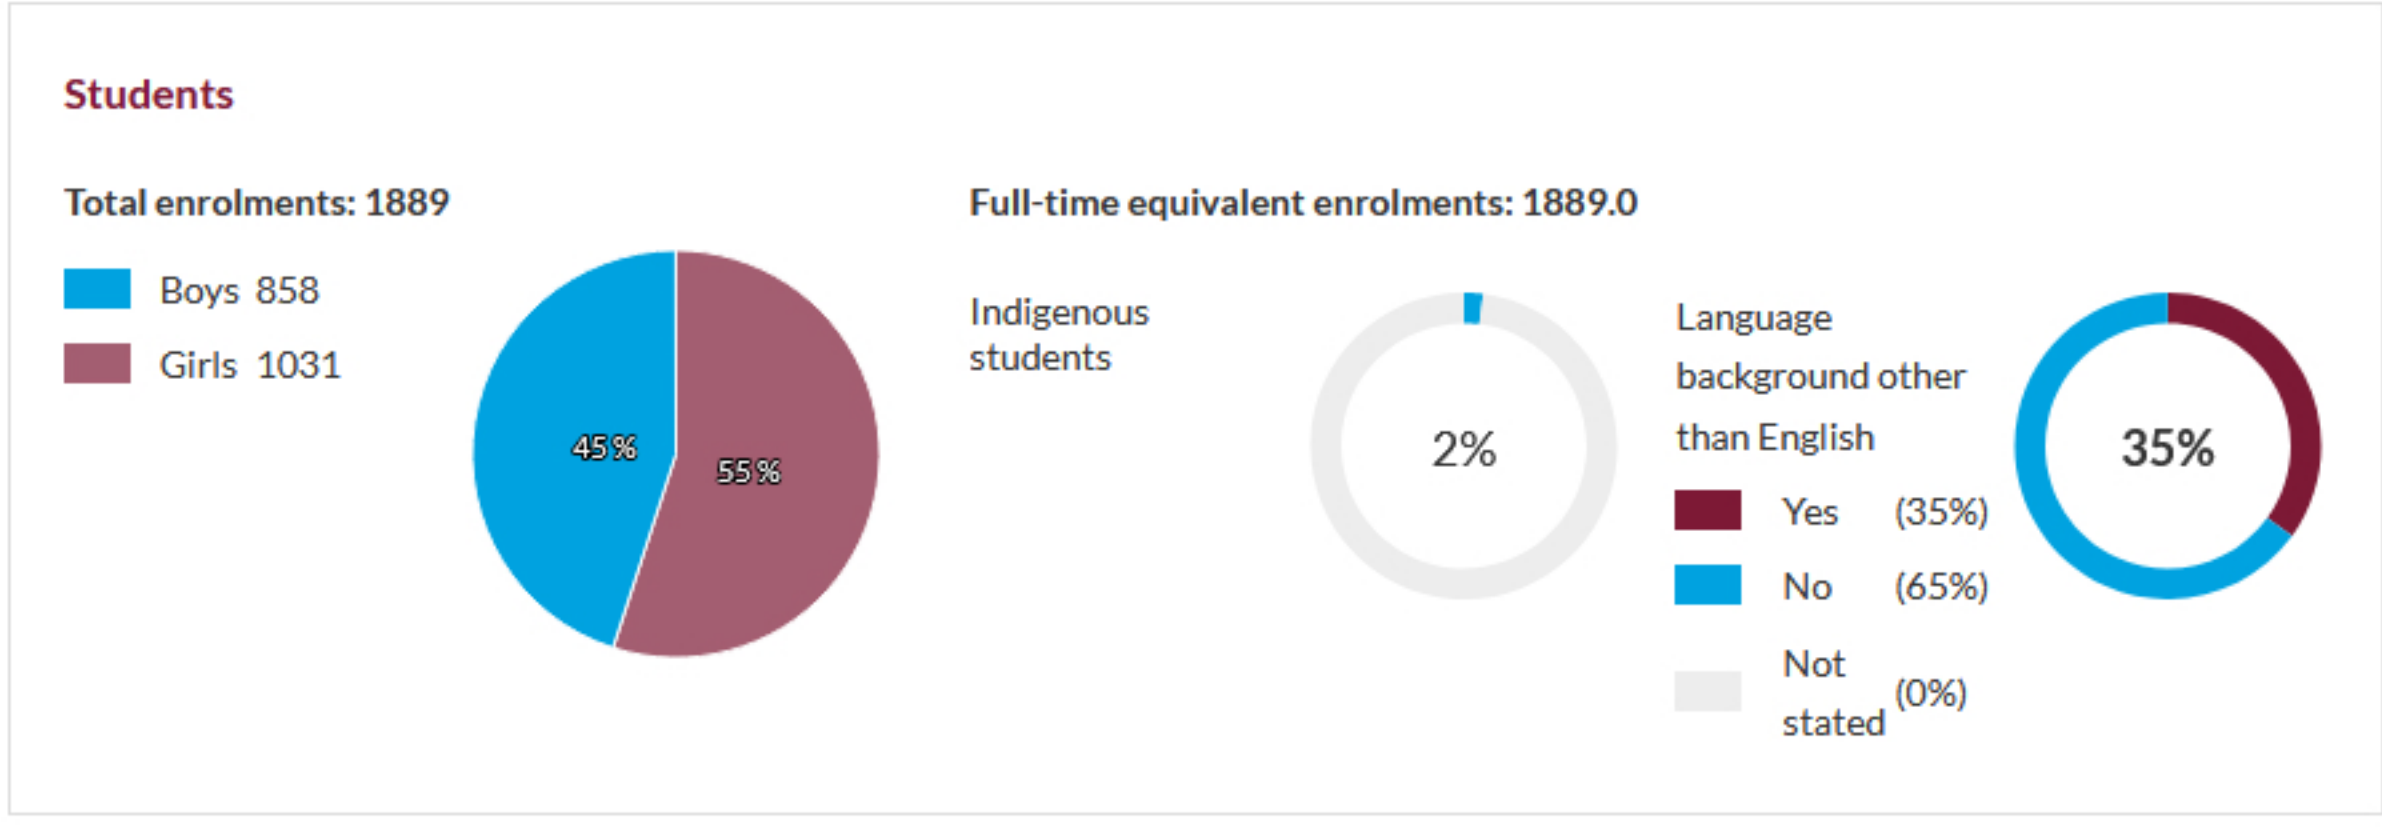

- [Terms of use](#)
- [Data access program](#)
- [Privacy](#)
- [Accessibility](#)
- [Glossary](#)

Principals' Portal

AC | Australian CURRICULUM

NAP | NATIONAL ASSESSMENT PROGRAM

Subscribe to our newsletter

f | | in |