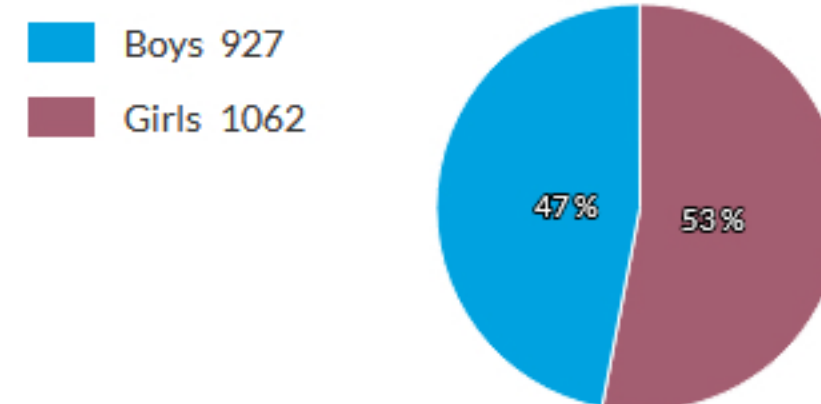

School links

School website	Benowa State High School
Sector, system or association website	Department of Education Queensland

Student background

Index of Community Socio-Educational Advantage (ICSEA)

School ICSEA value	1061
Average ICSEA value	1000
School ICSEA percentile	73

Distribution of Socio-Educational Advantage (SEA)

Students

Total enrolments: 1989

Full-time equivalent enrolments: 1989.0

- [Terms of use](#)
- [Data access program](#)
- [Privacy](#)
- [Accessibility](#)
- [Glossary](#)