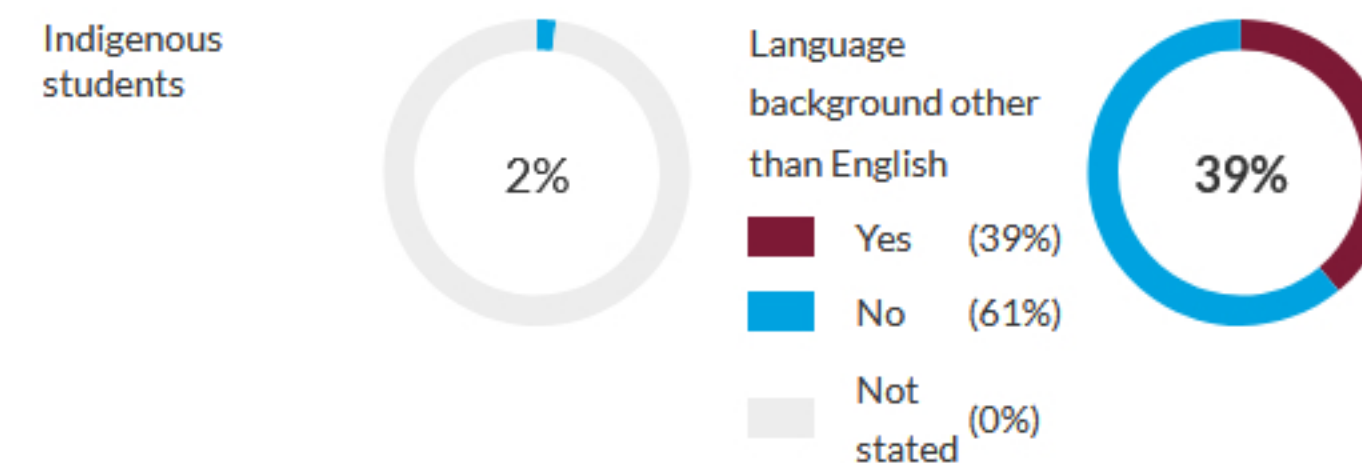

Distribution of Socio-Educational Advantage (SEA)

Students

Total enrolments: 1989

Full-time equivalent enrolments: 1989.0

- [Terms of use](#)
- [Data access program](#)
- [Privacy](#)
- [Accessibility](#)
- [Glossary](#)