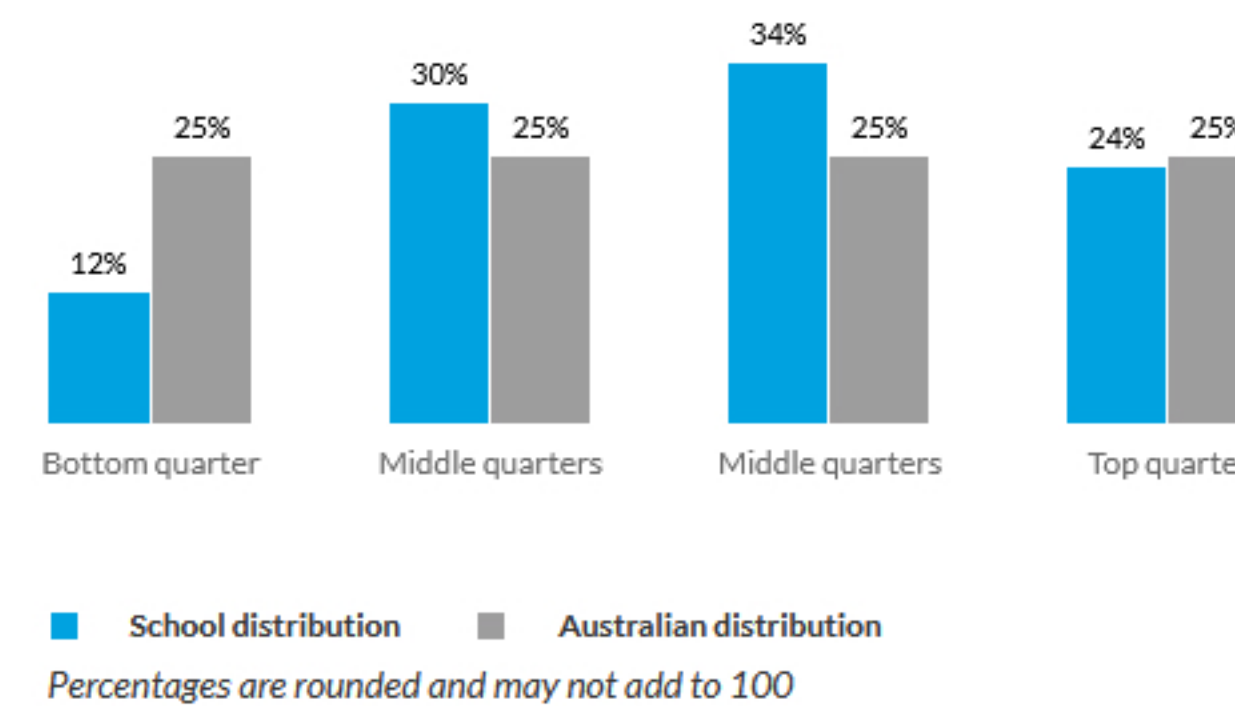

School links

School website	Benowa State High School
Sector, system or association website	Department of Education Queensland

Student background

Index of Community Socio-Educational Advantage (ICSEA)

School ICSEA value	1061
Average ICSEA value	1000
School ICSEA percentile	73

Distribution of Socio-Educational Advantage (SEA)

Students

Total enrolments: 1989

Full-time equivalent enrolments: 1989.0

- [Terms of use](#)
- [Data access program](#)
- [Privacy](#)
- [Accessibility](#)
- [Glossary](#)