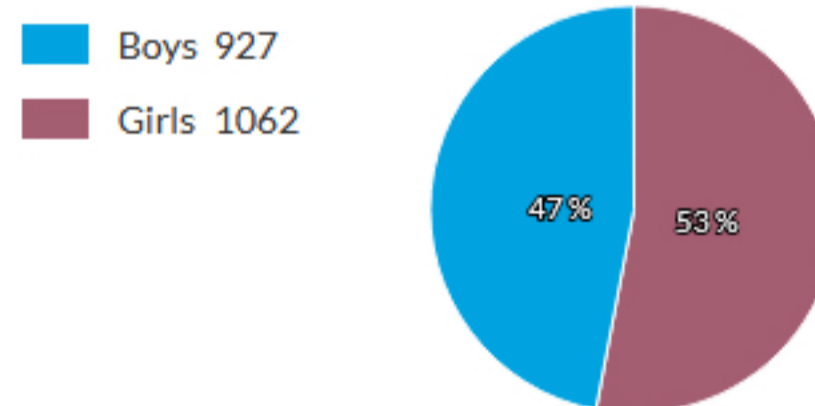

School links

- School website
- [Benowa State High School](#)
- Sector, system or association website
- [Department of Education Queensland](#)

Student background

Index of Community Socio-Educational Advantage (ICSEA)

School ICSEA value	1061
Average ICSEA value	1000
School ICSEA percentile	73

Distribution of Socio-Educational Advantage (SEA)

Students

Total enrolments: 1989

Full-time equivalent enrolments: 1989.0

- [Terms of use](#)
- [Data access program](#)
- [Privacy](#)
- [Accessibility](#)
- [Glossary](#)