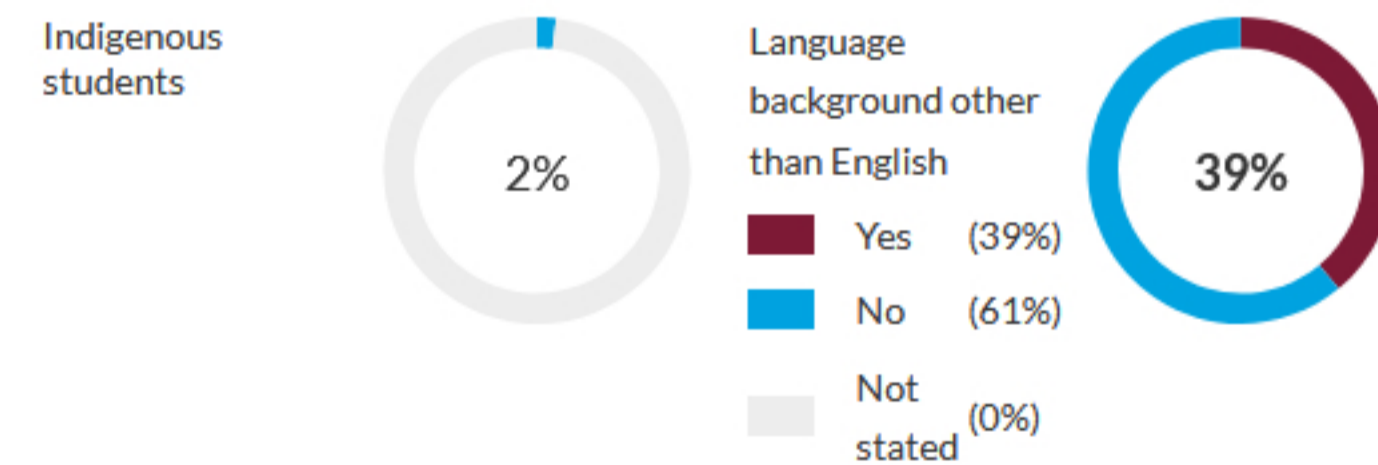

School ICSEA value	1061
Average ICSEA value	1000
School ICSEA percentile	73

Distribution of Socio-Educational Advantage (SEA)

Students

Total enrolments: 1989

Full-time equivalent enrolments: 1989.0

- [Terms of use](#)
- [Data access program](#)
- [Privacy](#)
- [Accessibility](#)
- [Glossary](#)